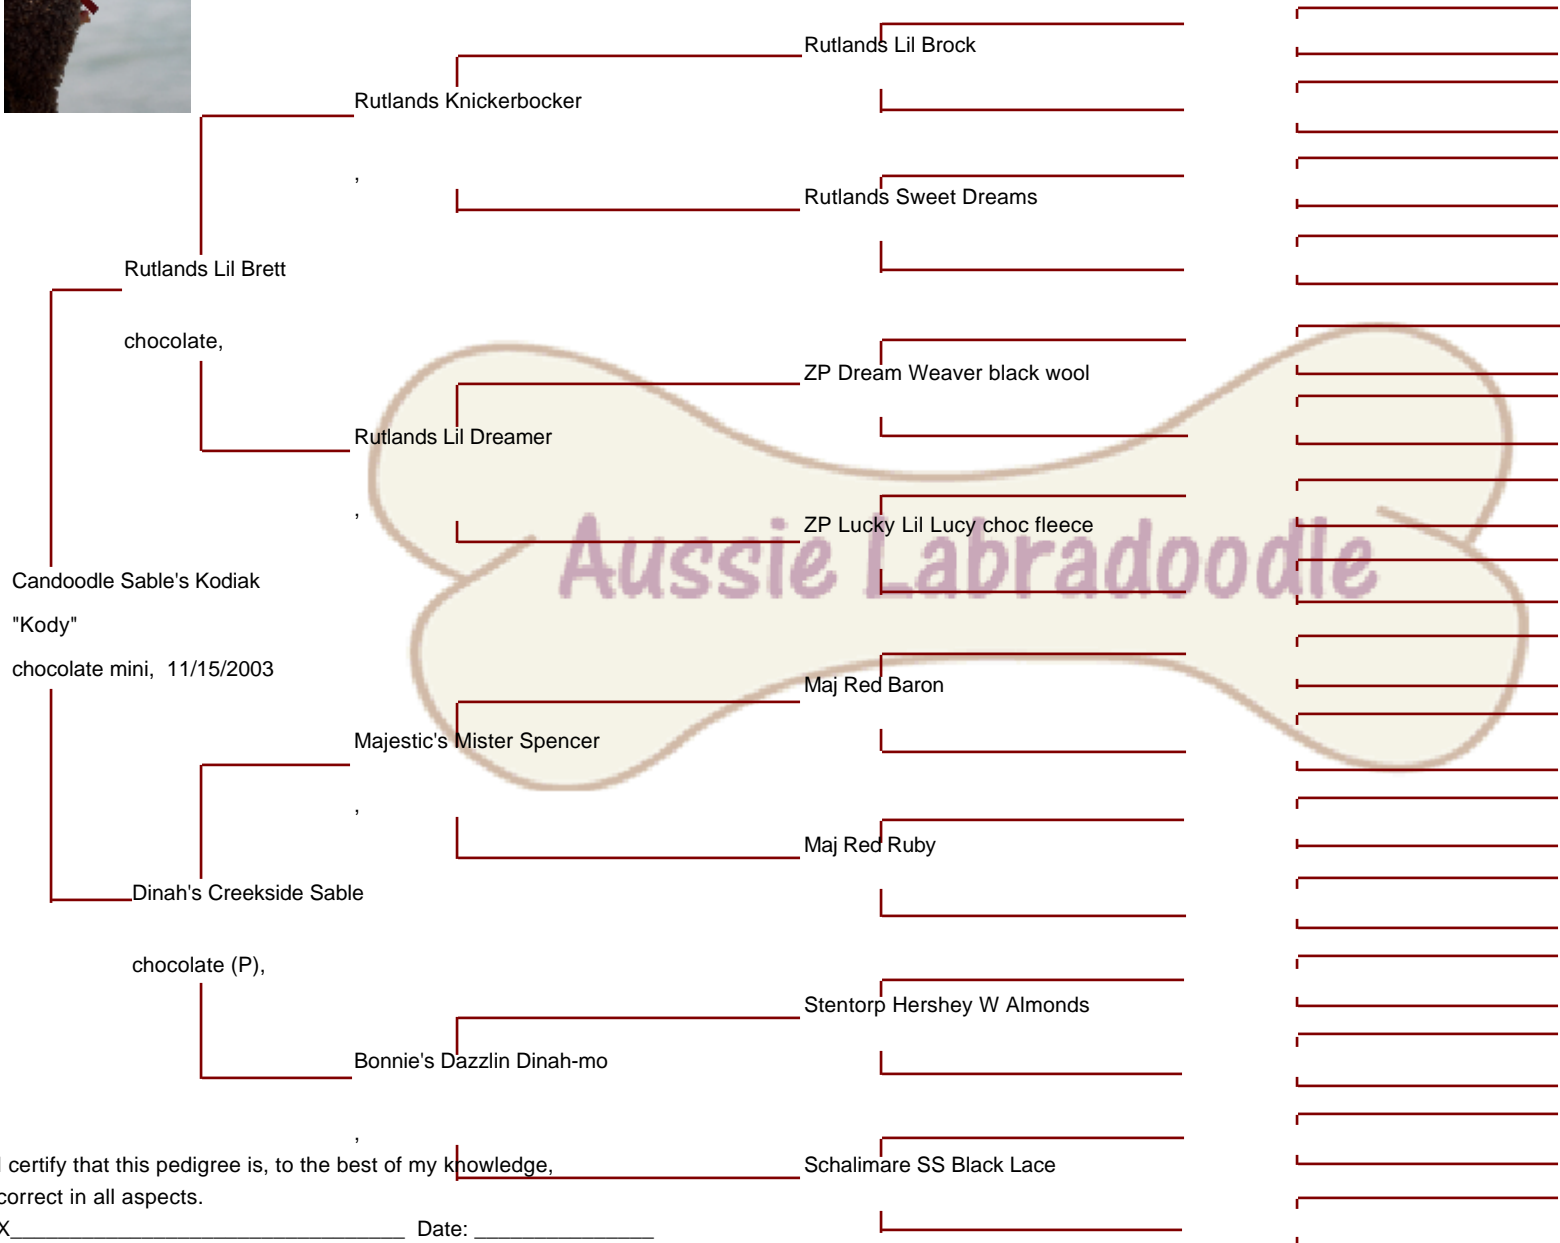

# Pedigree For Candoodle Sable's Kodiak

Aussie Labradoodle  
Kari Lambert

[aussiedoodle@earthlink.net](mailto:aussiedoodle@earthlink.net)

I certify that this pedigree is, to the best of my knowledge,  
correct in all aspects.

X \_\_\_\_\_ Date: \_\_\_\_\_